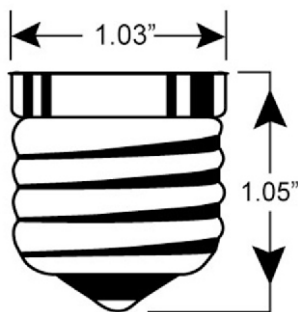

## FEATURES:

- Includes 24 LED S14 bulbs rated at 1.4watts with a medium base
- Bulb is clear plastic with a SMD LED chip inside.
- Color temperature: 2700K (warm white)
- Bulb size: 1.75" wide and 2.75" high (3.5" high with base)
- End-to-end connection
- Two-wire cord with two prong plug
- Dimmable
- Average bulb life: 25,000 hours
- Medium base is 1" wide
- 24" spacing between sockets. 24 sockets per cord. Total length is 48 feet which includes 12" of lead and tail cord.
- If one bulb burns out, the rest stay lit.
- If not mounting to a structure, support strand with a steel guide wire.
- Manufactured with 14-gauge wire and high-quality sockets
- PVC socket forms a tight weatherproof seal

## DIMENSIONS:

Medium Base (E26)