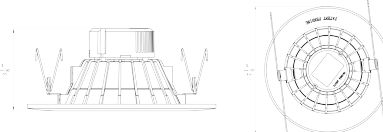

BL5-003

5" LED DOWNLIGHT RETROFIT

DESCRIPTION

LED LIGHT ENGINE

Cree true white® technology available
12w max.; Luminous efficacy of light source: 100lm/w
CRI>80, Color temperature: 2700K-5000K
Rated for 50000 hours at 70% lumen output

DRIVER

Dedicated 120 volt driver
Power factor >0.9
Dimmable to 10% with most brand dimmers
Rated for 50 to 60Hz at 120V/277V input
Produces less than 20% THD

ORDERING GUIDE / YOUR PRODUCT CODE

SERIES	INPUT VOLTAGE	DIMMABLE
○ BL5-003 5" LED Downlight Retrofit	○ 120V ○ 277V ○ 120-277V	○ Non-Dimmable ○ Dimmable
LUMEN OUTPUT	CCT	FINISH
○ 1100 Lumen ○ 1250 Lumen	○ 2700K ○ 4000K ○ 5000K	○ White ○ Black ○ Satin Nickel
LED AVAILABLE		
○ Cree ○ Citizen	○ Epistar ○ Seoul	○ Osram

* Customized Also Available