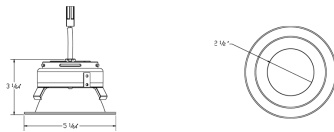

Project Name	
Catalog #	
Fixture Type	
Notes	

BRL4-002-SF

4" LED DOWNLIGHT SHALLOW REFLECTOR RETROFIT

DESCRIPTION

REFLECTOR

Reflector is high quality available in clear, semi diffuse or white finish.
Self flange trim is standard.

FEATURES

Deep set LED for superior glare and cut-off
Cree True White technology
Comprehensive solution with driver electronics, optics and core thermals
Versatile form factor for small-aperture designs
With integral power supply

MOUNTING

Spring clips safely secure LED trim and module to housing.

ORDERING GUIDE / YOUR PRODUCT CODE

SERIES	INPUT VOLTAGE	DIMMABLE
○ BRL4-002-SF 4" LED Downlight Shallow Reflector	○ 120V ○ 277V ○ 120-277V	○ Non-Dimmable ○ Dimmable
LUMEN OUTPUT	CCT	LED AVAILABLE
○ 700 Lumen ○ 950 Lumen	○ 3000K ○ 3000K ○ 4000K	○ Cree ○ Citizen ○ Epistar ○ Seoul ○ Osram
FINISH	FINISH	LENS TYPE
○ Self Flanged ○ Self Flanged White	○ Clear ○ Haze ○ White	○ Clear Tempered ○ Sand Blasted

* Customized Also Available