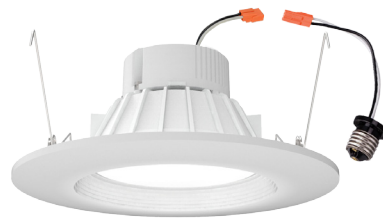

BL5-003

5" LED DOWNLIGHT RETROFIT

DESCRIPTION

LED LIGHT ENGINE

Cree true white® technology available
12w max.; Luminous efficacy of light source: 100lm/w
CRI>80, Color temperature: 2700K-5000K
Rated for 50000 hours at 70% lumen output

DRIVER

Dedicated 120 volt driver
Power factor >0.9
Dimmable to 10% with most brand dimmers
Rated for 50 to 60Hz at 120V/277V input
Produces less than 20% THD

ORDERING GUIDE / YOUR PRODUCT CODE

SERIES	INPUT VOLTAGE	DIMMABLE
○ BL5-003 5" LED Downlight Retrofit	○ 120V ○ 277V ○ 120-277V	○ Non-Dimmable ○ Dimmable
LUMEN OUTPUT	CCT	FINISH
○ 1100 Lumen ○ 1250 Lumen	○ 2700K ○ 4000K ○ 5000K	○ White ○ Black ○ Satin Nickel
LED AVAILABLE		
○ Cree ○ Citizen	○ Epistar ○ Seoul	○ Osram

* Customized Also Available