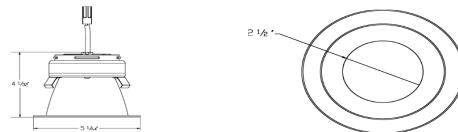

BRL4-001-SF

4" LED DOWNLIGHT DEEP REFLECTOR RETROFIT

DESCRIPTION

Compatible with Liteharbor 4 inch recessed downlight
Designed to last a minimum 50,000 hours at L70
Dimmable to 10% with most brand dimmers
12w max.; Luminous efficacy of light source: 100lm/w

REFLECTOR

Reflector is high quality available in clear, semi diffuse or white finish.
Self flange trim is standard.

FEATURES

Deep set LED for superior glare and cut-off
Cree True White technology
Comprehensive solution with driver electronics, optics and core thermals
Versatile form factor for small-aperture designs
With integral power supply

MOUNTING

Spring clips safely secure LED trim and module to housing.

ORDERING GUIDE / YOUR PRODUCT CODE

SERIES	INPUT VOLTAGE	DIMMABLE
○ BRL4-001-SF 4" LED Downlight Deep Reflector	○ 120V ○ 277V ○ 120-277V	○ Non-Dimmable ○ Dimmable
LUMEN OUTPUT	CCT	LED AVAILABLE
○ 700 Lumen ○ 950 Lumen	○ 3000K ○ 4000K ○ 5000K	○ Cree ○ Citizen ○ Epistar ○ Seoul ○ Osram
FINISH	FINISH	LENS TYPE
○ Self Flanged ○ Self Flanged White	○ Clear ○ Haze ○ White	○ Clear Tempered ○ Sand Blasted

* Customized Also Available