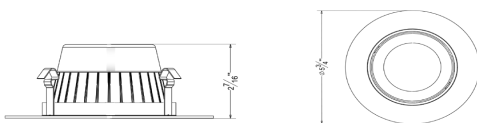

ION LIGHTING™
architectural lighting & design

Project Name	
Catalog #	
Fixture Type	
Notes	

BAL4-001

4" LED DOWNLIGHT DIRECTIONAL GIMBAL RETROFIT

DESCRIPTION

All-in-one LED retrofit gimbal trim designed to use with Liteharbor 4 inch recessed residential downlight
Allows for swivels 30° and rotates 355° adjustment
Trim shipped with a medium base socket adapter whip
Available with dedicated Emergency Battery Back-up

* Customized Also Available

BEL4-001

4" LED DOWNLIGHT EYEBALL RETROFIT

DESCRIPTION

All-in-one LED retrofit eyeball trim designed to use with Liteharbor 4 inch recessed residential downlight
Allows for 30° vertical adjustment
Trim shipped with a medium base socket adapter whip