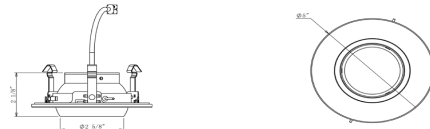

ION LIGHTING™
architectural lighting & design

Project Name	
Catalog #	
Fixture Type	
Notes	

BAL4-001

4" LED DOWNLIGHT DIRECTIONAL GIMBAL RETROFIT

DESCRIPTION

All-in-one LED retrofit gimbal trim designed to use with Liteharbor 4 inch recessed residential downlight
Allows for swivels 30° and rotates 355° adjustment
Trim shipped with a medium base socket adapter whip
Available with dedicated Emergency Battery Back-up

ORDERING GUIDE / YOUR PRODUCT CODE

SERIES	INPUT VOLTAGE	DIMMABLE
○ BAL4-001 4" LED Downlight Directional Gimbal	○ 120V ○ 277V ○ 120-277V	○ Non-Dimmable ○ Dimmable
LUMEN OUTPUT	CCT	FINISH
○ 600 Lumen ○ 800 Lumen	○ 2700K ○ 4000K ○ 5000K	○ White ○ Black ○ Satin Nickel
LED AVAILABLE		
○ Cree ○ Citizen	○ Epistar ○ Seoul	○ Osram

* Customized Also Available

BEL4-001

4" LED DOWNLIGHT EYEBALL RETROFIT

DESCRIPTION

All-in-one LED retrofit eyeball trim designed to use with Liteharbor 4 inch recessed residential downlight
Allows for 30° vertical adjustment
Trim shipped with a medium base socket adapter whip