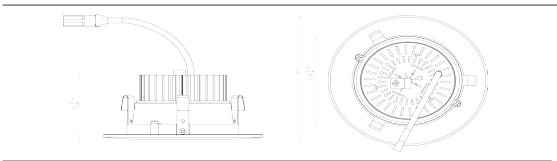

ION LIGHTING™
architectural lighting & design

| | |
|--------------|--|
| Project Name | |
| Catalog # | |
| Fixture Type | |
| Notes | |

BL4-001-1

4" LED DOWNLIGHT MODULE

DESCRIPTION

All-in-one LED retrofit trim designed to use with Liteharbor 4 inch recessed residential downlight. Trim shipped with a medium base socket adapter whip.

* Customized Also Available

BL4-001-E

4" LED DOWNLIGHT RETROFIT

DESCRIPTION

All-in-one LED retrofit eyeball trim designed to use with Liteharbor 4 inch recessed residential downlight. Allows for 30° vertical adjustment. Trim shipped with a medium base socket adapter whip.