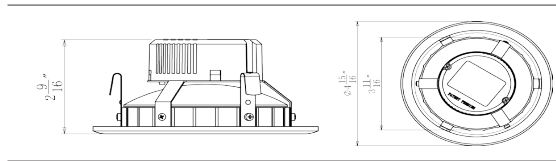

ION LIGHTING™
architectural lighting & design

| | |
|--------------|--|
| Project Name | |
| Catalog # | |
| Fixture Type | |
| Notes | |

BL4-001-1

4" LED DOWNLIGHT MODULE

DESCRIPTION

All-in-one LED retrofit trim designed to use with Liteharbor 4 inch recessed residential downlight. Trim shipped with a medium base socket adapter whip.

* Customized Also Available

BL4-001-E

4" LED DOWNLIGHT RETROFIT

DESCRIPTION

All-in-one LED retrofit eyeball trim designed to use with Liteharbor 4 inch recessed residential downlight. Allows for 30° vertical adjustment. Trim shipped with a medium base socket adapter whip.