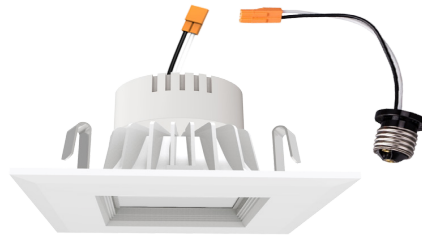

ION LIGHTING™
architectural lighting & design

Project Name	
Catalog #	
Fixture Type	
Notes	

BL4-001

4" LED DOWNLIGHT MODULE RETROFIT

DESCRIPTION

All-in-one LED retrofit trim designed to use with Liteharbor 4 inch recessed residential downlights
Trim shipped with a medium base socket adapter whip
Available with dedicated Emergency Battery Back-up

LED LIGHT ENGINE

Cree true white technology available
12w max.; Luminous efficacy of light source: 100lm/w
CRI>80, Color temperature 2700K-5000K
Rated for 50000 hours at 70% lumen output

DRIVER

Dedicated 120 volt driver
Power factor >0.9
Dimmable to 10% with most brand dimmers
Rated for 50 to 60Hz at 120V/277V input
Produces less than 20% THD

ORDERING GUIDE / YOUR PRODUCT CODE

SERIES	INPUT VOLTAGE	DIMMABLE
○ BL4-001 4" LED Downlight Module Retrofit	○ 120V ○ 277V ○ 120-277V	○ Non-Dimmable ○ Dimmable
LUMEN OUTPUT	CCT	FINISH
○ 600 Lumen ○ 800 Lumen	○ 2700K ○ 4000K ○ 5000K	○ White ○ Black ○ Satin Nickel
LED AVAILABLE		
○ Cree ○ Citizen	○ Epistar ○ Seoul	○ Osram

* Customized Also Available

BSL4-001

4" LED DOWNLIGHT SQUARE RETROFIT

DESCRIPTION

All-in-one LED retrofit trim designed to use with Liteharbor 4 inch recessed residential downlights
Trim shipped with a medium base socket adapter whip
Available with dedicated Emergency Battery Back-up