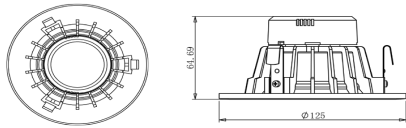

ION LIGHTING™
architectural lighting & design

Project Name	
Catalog #	
Fixture Type	
Notes	

BL4-001

4" LED DOWNLIGHT MODULE RETROFIT

DESCRIPTION

All-in-one LED retrofit trim designed to use with Liteharbor 4 inch recessed residential downlights
Trim shipped with a medium base socket adapter whip
Available with dedicated Emergency Battery Back-up