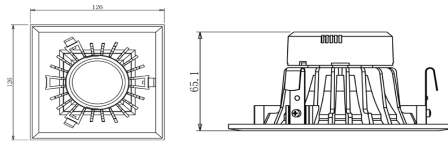

* Customized Also Available

BSL4-001

4" LED DOWNLIGHT SQUARE RETROFIT

DESCRIPTION

All-in-one LED retrofit trim designed to use with Liteharbor 4 inch recessed residential downlights
Trim shipped with a medium base socket adapter whip
Available with dedicated Emergency Battery Back-up