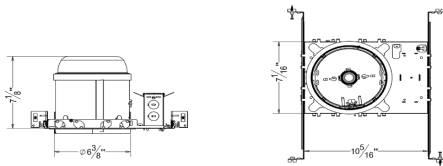

HOUSING

Die-formed aluminum for maximum heat dissipation and rust protection
Housing adjusts to 1/2" to 1 3/8" ceiling thickness. Trims are held in place with high tension clips
Housing is IC rated for direct contact with insulation and can be used in IC and NON-IC applications.

HANGER BAR

Allow housing to be positioned and locked at any point within a 24" joist span.
Can be shortened for 12" joists
Contain integral nail
Hanger fit onto T-bar spline for quick alignment

JUNCTION BOX

ETL listed for through branch wiring 1/2" and 3/4" romex wiring knockouts and four romex knockouts with integral strain clamps, all knockouts have true pry-out slots
J-Box is designed for straight through conduit runs
Removable access plates for easy installation

AIR-SHUT

Provided with gasket to prevent airflow from heated or air-conditioned spaces.
Meets or exceeds all national air flow requirements.

LISTING / WARRANTY

ETL listed to US and Canadian standards for damp location W/Feed through.
3 Years Limited Warranty.