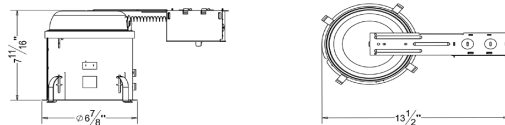

HOUSING

Die-formed aluminum for maximum heat dissipation and rust protection
Housing adjusts to 1/2" to 1 3/8" ceiling thickness. Trims are held in place with high tension clips
Housing is IC rated for direct contact with insulation and can be used in IC and NON-IC applications.

JUNCTION BOX

ETL listed for through branch wiring
1/2" and 3/4" romex wiring knockouts and four romex knockouts with integral strain clamps, all knockouts have true pry-out slots
J-Box is designed for straight through conduit runs
Removable access plates for easy installation

AIR-SHUT

Provided with gasket to prevent airflow from heated or air-conditioned spaces.
Meets or exceeds all national air flow requirements.

LISTING / WARRANTY

ETL listed to US and Canadian standards for damp location W/Feed through.
3 Years Limited Warranty.