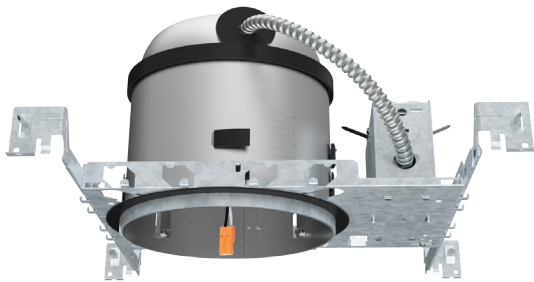

**ION LIGHTING™**  
architectural lighting & design

Project Name	
Catalog #	
Fixture Type	
Notes	

LED RECESSED DOWNLIGHT HOUSING

### 6" NEW CONSTRUCTION IC AIRTIGHT LED RECESSED DOWNLIGHT HOUSING

USE WITH 6" LED RETROFIT DOWNLIGHT 

#### HOUSING

Die-formed aluminum for maximum heat dissipation and rust protection  
Housing adjusts to 1/2" to 1 3/8" ceiling thickness. Trims are held in place with high tension clips  
Housing is IC rated for direct contact with insulation and can be used in IC and NON-IC applications.