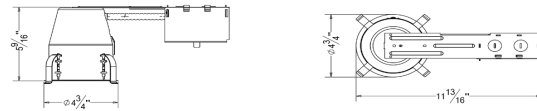

HOUSING

Die-formed aluminum for maximum heat dissipation and rust protection
Housing adjusts to 1/2" to 1 3/8" ceiling thickness. Trims are held in place with high tension clips
Housing is IC rated for direct contact with insulation and can be used in IC and NON-IC applications.

JUNCTION BOX

ETL listed for through branch wiring
1/2" and 3/4" romex wiring knockouts and four romex knockouts with integral strain clamps, all knockouts have true pry-out slots
J-Box is designed for straight through conduit runs
Removable access plates for easy installation

AIR-SHUT

Provided with gasket to prevent airflow from heated or air-conditioned spaces.
Meets or exceeds all national air flow requirements.

LISTING / WARRANTY

ETL listed to US and Canadian standards for damp location W/Feed through.
3 Years Limited Warranty.