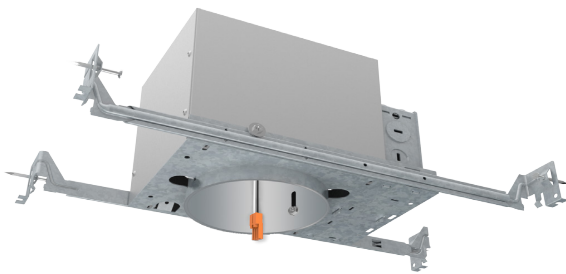

ION LIGHTING™
architectural lighting & design

Project Name	
Catalog #	
Fixture Type	
Notes	

A4-LIA

4" NEW CONSTRUCTION IC AIRTIGHT LED RECESSED DOWNLIGHT HOUSING

USE WITH 4" LED RETROFIT DOWNLIGHT 

HOUSING

Die-formed aluminum for maximum heat dissipation and rust protection
Housing adjusts to 1/2" to 1 3/8" ceiling thickness. Trims are held in place with high tension clips
Housing is IC rated for direct contact with insulation and can be used in IC and NON-IC applications.

HANGER BAR

Allow housing to be positioned and locked at any point within a 24" joist span.
Can be shortened for 12" joists
Contain integral nail
Hanger fit onto T-bar spline for quick alignment

JUNCTION BOX

ETL listed for through branch wiring 1/2" and 3/4" romex wiring knockouts and four romex knockouts with integral strain clamps, all knockouts have true pry-out slots
J-Box is designed for straight through conduit runs
Removable access plates for easy installation