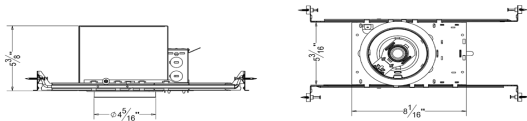

HOUSING

Die-formed aluminum for maximum heat dissipation and rust protection
Housing adjusts to 1/2" to 1 3/8" ceiling thickness. Trims are held in place with high tension clips
Housing is IC rated for direct contact with insulation and can be used in IC and NON-IC applications.

HANGER BAR

Allow housing to be positioned and locked at any point within a 24" joist span.
Can be shortened for 12" joists
Contain integral nail
Hanger fit onto T-bar spline for quick alignment

JUNCTION BOX

ETL listed for through branch wiring 1/2" and 3/4" romex wiring knockouts and four romex knockouts with integral strain clamps, all knockouts have true pry-out slots
J-Box is designed for straight through conduit runs
Removable access plates for easy installation

AIR-SHUT

Provided with gasket to prevent airflow from heated or air-conditioned spaces.
Meets or exceeds all national air flow requirements.

LISTING / WARRANTY

ETL listed to US and Canadian standards for damp location W/Feed through.
3 Years Limited Warranty.