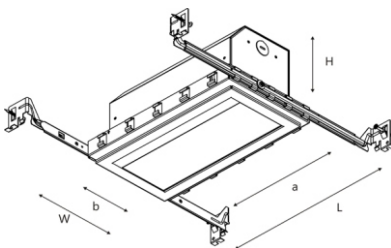

FEATURES

Recessed multiple downlight
4-Way hanger bar for ease installation
Gauge steel housing
Accommodate to 1/2" to 1 1/4" thick ceiling

PERFORMANCE ADVANTAGES

Break the proportions and limits of spaces
No unpleasant dark areas near the ceiling
Enhance the objects on the wall
Makes the room appear larger and more spacious
It is ideal for creating a visually smooth, flat surface
Also be ideal for creating a textured surface

LISTING / WARRANTY

ETL listed to US and Canadian standards for damp location W/Feed through.
5 Years Limited Warranty.

G4012-E-W

G4013-E-W

G4014-E-W

DIMENSIONS

Size: G4012-E-W
L: 10 9/16"xW: 6 1/4"xH: 5 1/16"
Cut-Out(axb): 8 3/4" x 4 3/8"

Size: G4013-E-W
L: 14 1/2"xW: 6 1/4"xH: 5 1/16"
Cut-Out(axb): 13 1/4" x 4 3/8"

Size: G4014-E-W
L: 18 7/8"xW: 6 1/4"xH: 5 1/16"
Cut-Out(axb): 17 7/16" x 4 3/8"

TRIM OPTION

4000lm — LED 40W = 180W
G4012-E-W